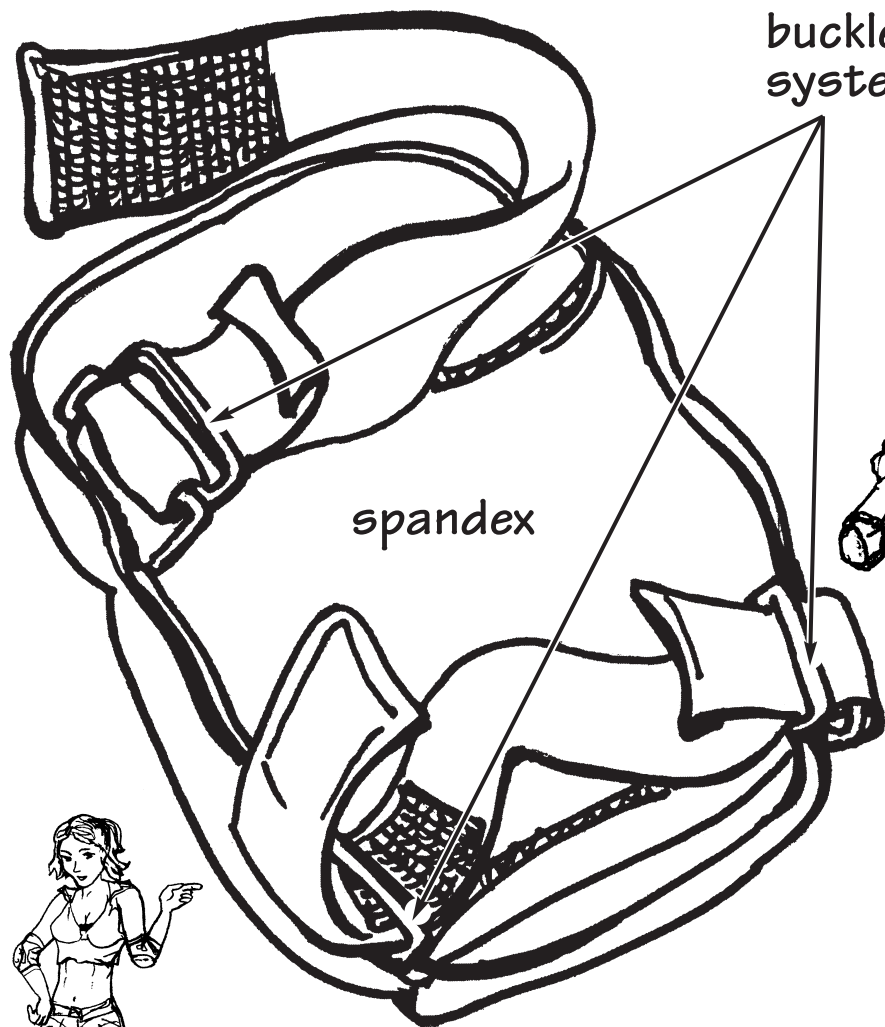

PRO-DESIGNED, INC.

"World's Best Knee and Elbow Pads"

P.O. Box 925213 • Houston, Texas • 77292
Phone (713) 957-0341 • Fax (713) 683-6710
www.prodesigned.com

Buckle System • This custom system can be added to all Pro-Designed, Inc., pad products (except the Throw-On Kneepads and Shinguards), including pads also customized with the **Open Back System**.

buckle system

The **Buckle System** offers greater freedom of adjustment for securing pad fit and enhancing user comfort. For further information about ordering requirements or usage recommendations, please call 713-957-0341.