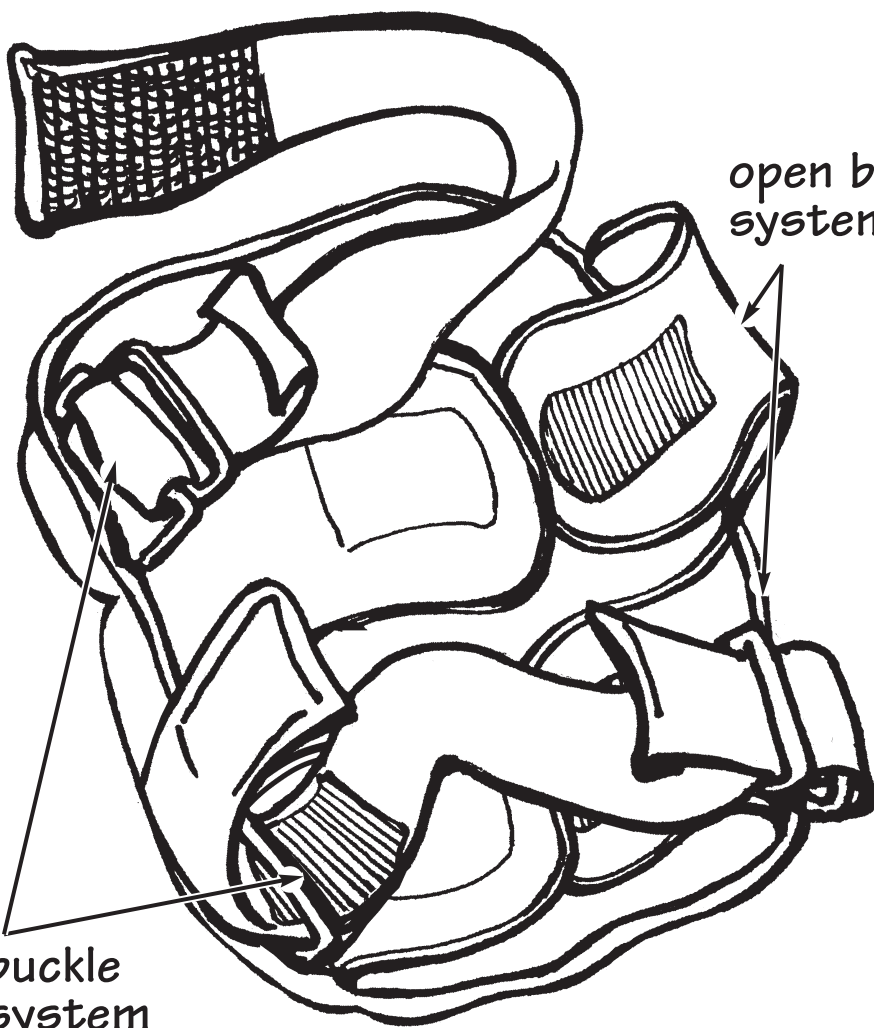

PRO-DESIGNED, INC.

"World's Best Knee and Elbow Pads"

P.O. Box 925213 • Houston, Texas • 77292
Phone (713) 957-0341 • Fax (713) 683-6710
www.prodesigned.com

Open Back/Buckle System Combo • Both custom systems can be combined on Pro-Designed, Inc., pad products, if available for the style desired.

open back system

buckle system

Combining the **Open Back System** with the **Buckle System** provides the user with the ultimate control over securing the pad. Customers should always allow extra time for production of custom orders like the **Open Back/Buckle System Combo**. For further information about ordering requirements or estimated delivery times, please call 713-957-0341.

Due to the Nature of the Intended Use of PRO DESIGNED, INC. Products NO WARRANTY IS EXPRESSED OR IMPLIED.

PRICING:

\$40/pair for Mini Ramps, Qs and Recreational Kneepads

\$47/pair for Super Singles, 1 1/3 Capped and Double Capped Kneepads

Open Back/Buckle System Combo