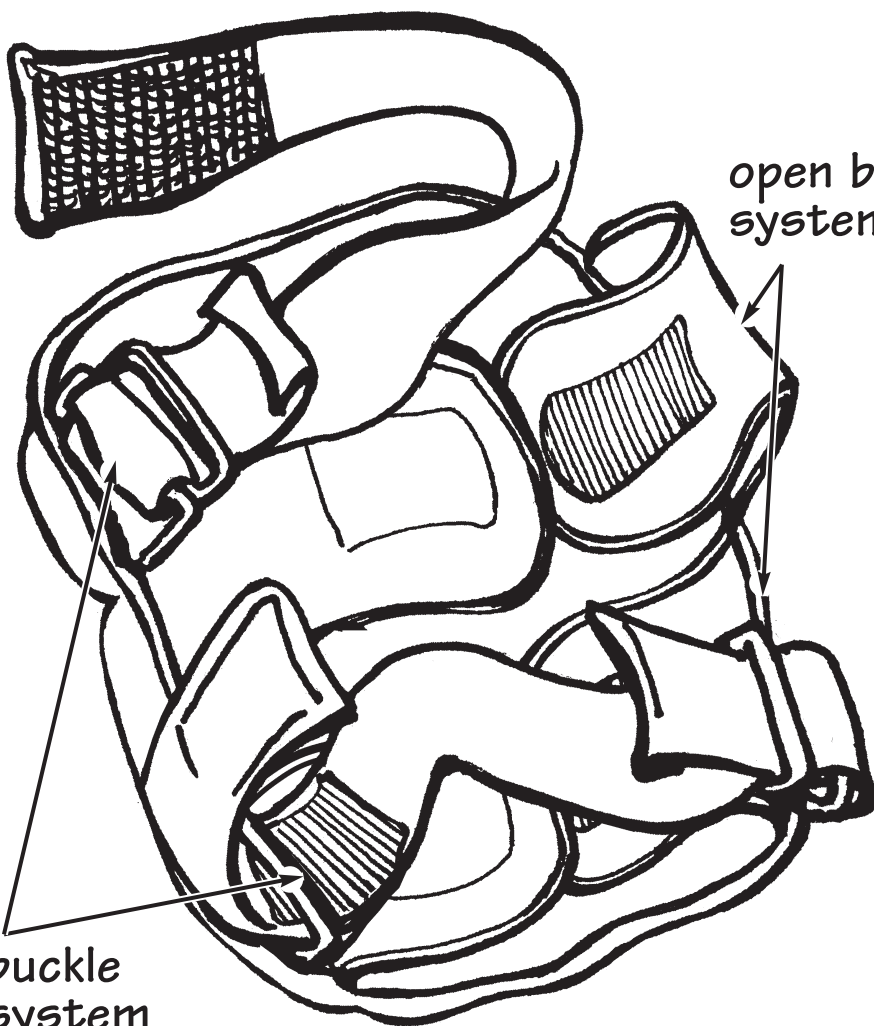

PRO-DESIGNED, INC.

"World's Best Knee and Elbow Pads"

P.O. Box 925213 • Houston, Texas • 77292
Phone (713) 957-0341 • Fax (713) 683-6710
www.prodesigned.com

Open Back/Buckle System Combo • Both custom systems can be combined on Pro-Designed, Inc., pad products, if available for the style desired.

open back system

buckle system

Combining the **Open Back System** with the **Buckle System** provides the user with the ultimate control over securing the pad. Customers should always allow extra time for production of custom orders like the **Open Back/Buckle System Combo**. For further information about ordering requirements or estimated delivery times, please call 713-957-0341.

Due to the Nature of the Intended Use of PRO DESIGNED, INC. Products NO WARRANTY IS EXPRESSED OR IMPLIED.

PRICING:

\$40/pair for Mini Ramps, Qs and Recreational Kneepads

\$47/pair for Super Singles, 1 1/3 Capped and Double Capped Kneepads

Open Back/Buckle System Combo