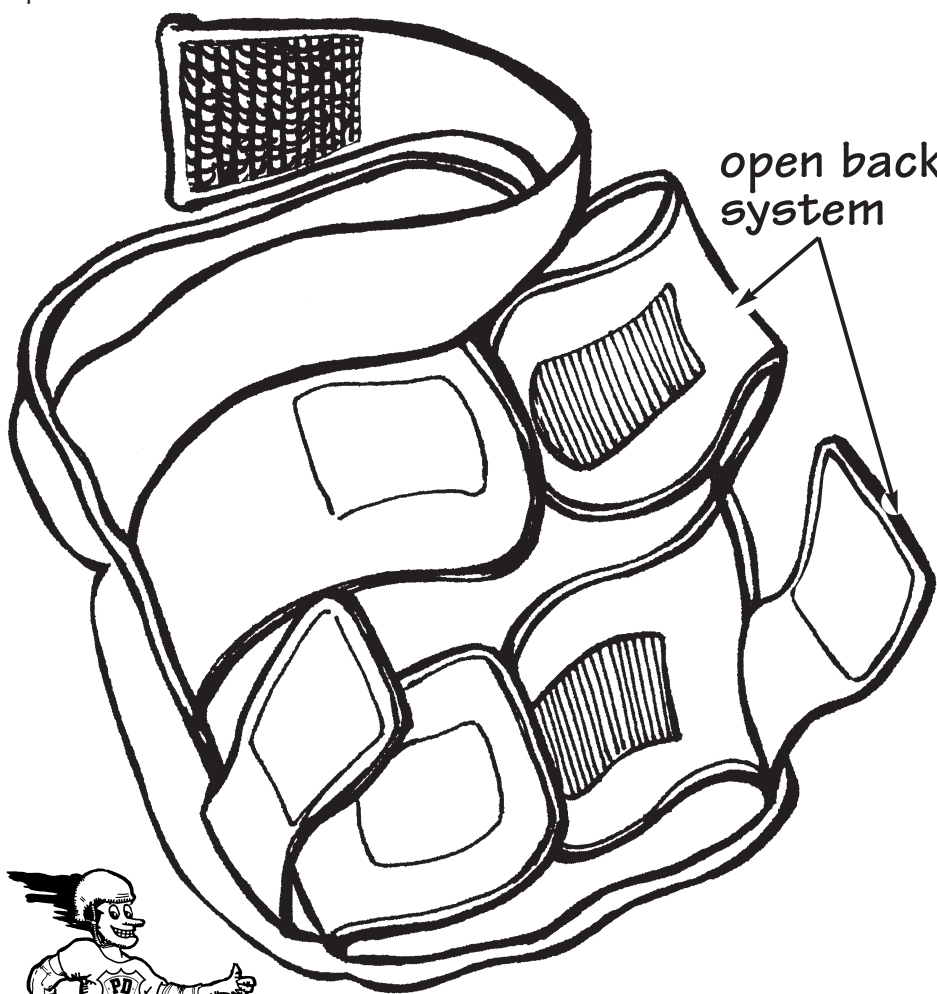

PRO-DESIGNED, INC.

"World's Best Knee and Elbow Pads"

P.O. Box 925213 • Houston, Texas • 77292
Phone (713) 957-0341 • Fax (713) 683-6710
www.prodesigned.com

Open Back System • This custom system can be added to these Pro-Designed, Inc., pad products: Super Singles, 1 1/3 Capped, Double Capped, Recreational, Q, & Mini Ramp Knee Pads, including pads also customized with the **Buckle System**.

The **Open Back System** is a custom addition to pad products requiring that customers measure thigh and calf circumferences and provide these dimensions when placing an order. Customers should allow extra time for production required by manufacture of pads with the **Open Back System**. For further information about ordering this customization, please call 713-957-0341.

open back system

Due to the Nature of the Intended Use of PRO DESIGNED, INC. Products NO WARRANTY IS EXPRESSED OR IMPLIED.

PRICING:

\$28/pair for Mini Ramps, Qs and Recreational Kneepads

\$30/pair for Super Singles, 1 1/3 Capped and Double Capped Kneepads

Open Back System