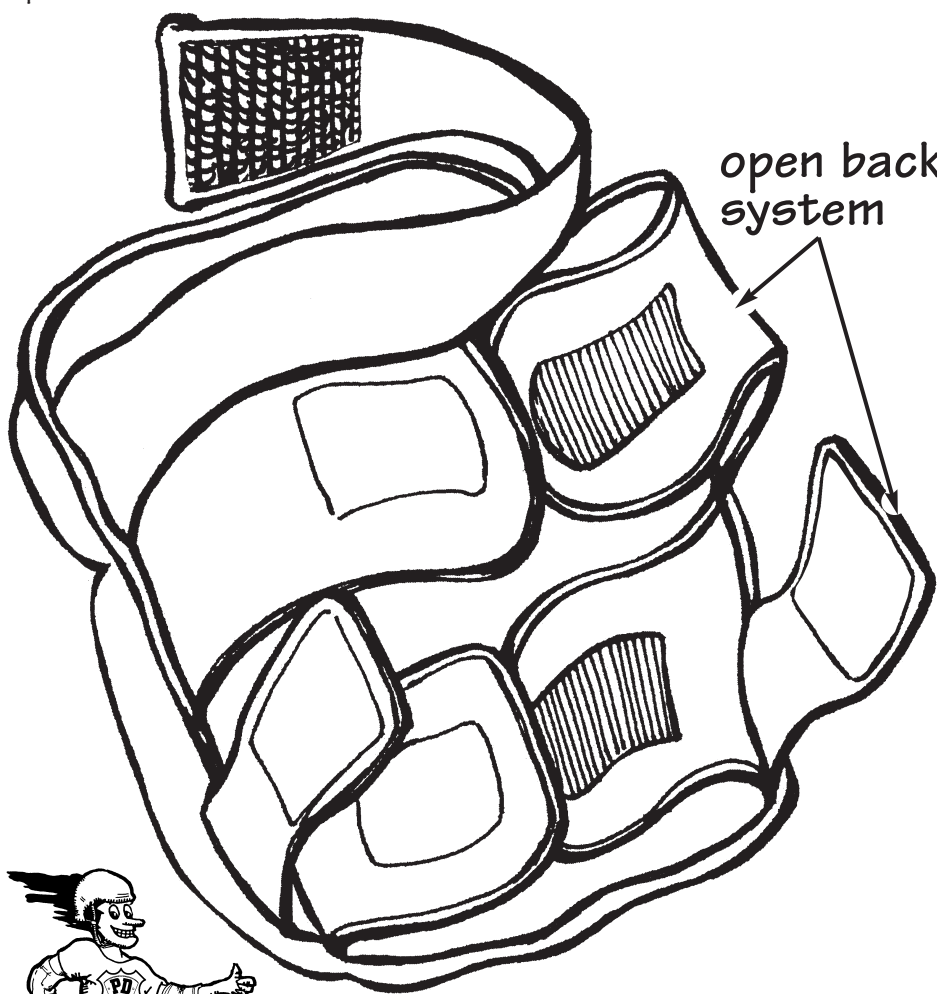

# PRO-DESIGNED, INC.

"World's Best Knee and Elbow Pads"

P.O. Box 925213 • Houston, Texas • 77292  
Phone (713) 957-0341 • Fax (713) 683-6710  
www.prodesigned.com

**Open Back System** • This custom system can be added to these Pro-Designed, Inc., pad products: Super Singles, 1 1/3 Capped, Double Capped, Recreational, Q, & Mini Ramp Knee Pads, including pads also customized with the **Buckle System**.

The **Open Back System** is a custom addition to pad products requiring that customers measure thigh and calf circumferences and provide these dimensions when placing an order. Customers should allow extra time for production required by manufacture of pads with the **Open Back System**. For further information about ordering this customization, please call 713-957-0341.

Due to the Nature of the Intended Use of PRO DESIGNED, INC. Products NO WARRANTY IS EXPRESSED OR IMPLIED.

**PRICING:**  
\$28/pair for Mini Ramps, Qs and Recreational Kneepads  
\$30/pair for Super Singles, 1 1/3 Capped and Double Capped Kneepads

## Open Back System