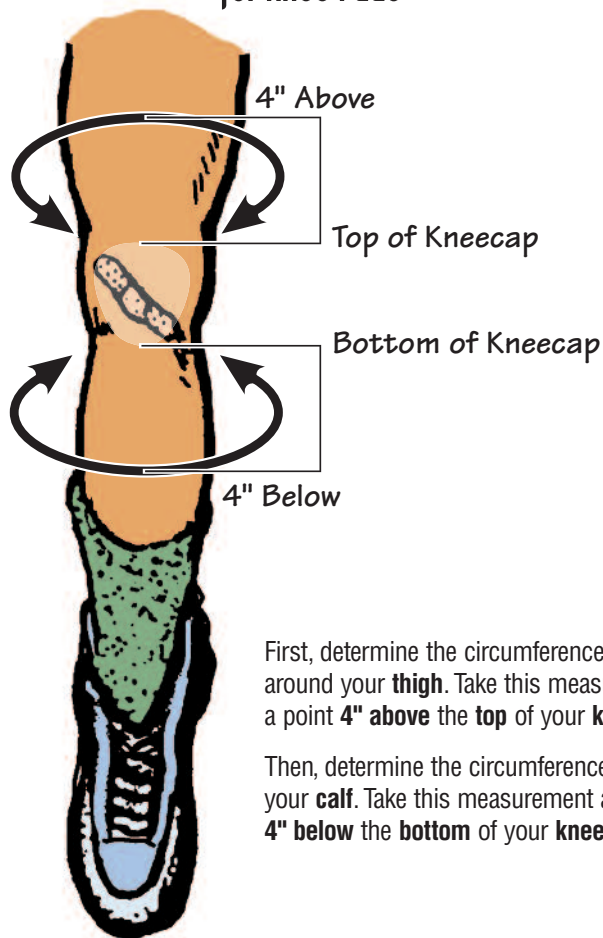

Fabric Patterns

Options for Colors & Patterns

Spandex Colors

Taking Custom Measurements for Knee Pads

First, determine the circumference completely around your **thigh**. Take this measurement at a point **4" above** the **top** of your **kneecap**.
 Then, determine the circumference around your **calf**. Take this measurement at a point **4" below** the **bottom** of your **kneecap**.

... or for Elbow Pads

First, determine the circumference completely around your **bicep**. Take this measurement at a point **4" above** the **tip** of your **elbow**.
 Then, determine the circumference around your **forearm**. Take this measurement at a point **4" below** the **tip** of your **elbow**.