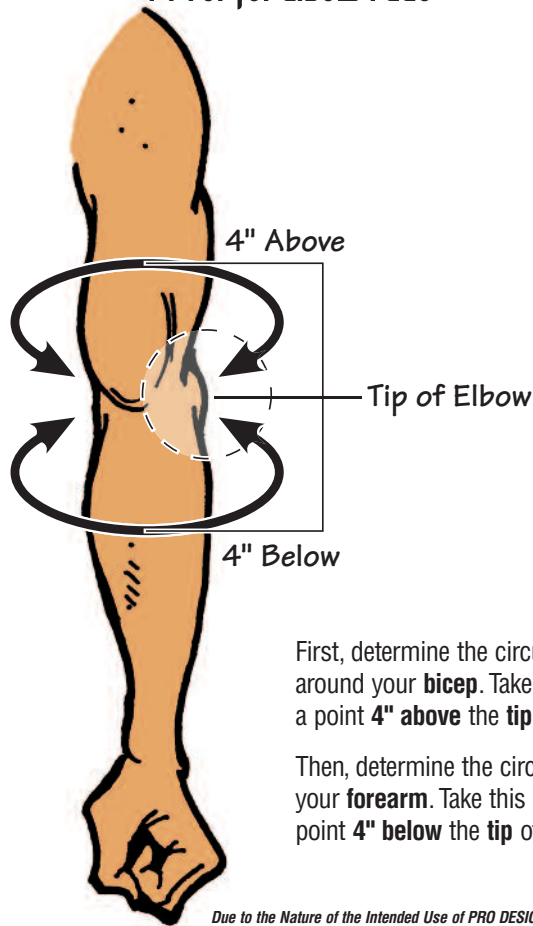

Fabric Patterns

Options for Colors & Patterns

Spandex Colors

Taking Custom Measurements for Knee Pads

First, determine the circumference completely around your **thigh**. Take this measurement at a point **4" above** the **top** of your **kneecap**.
 Then, determine the circumference around your **calf**. Take this measurement at a point **4" below** the **bottom** of your **kneecap**.

... or for Elbow Pads

First, determine the circumference completely around your **bicep**. Take this measurement at a point **4" above** the **tip** of your **elbow**.
 Then, determine the circumference around your **forearm**. Take this measurement at a point **4" below** the **tip** of your **elbow**.