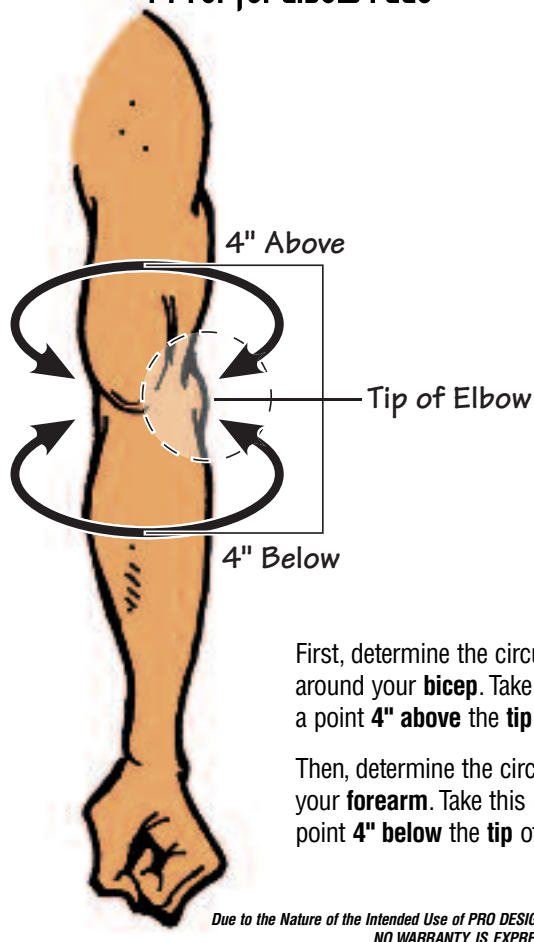

Fabric Patterns

Options for Colors & Patterns

Spandex Colors

Taking Custom Measurements for Knee Pads

First, determine the circumference completely around your **thigh**. Take this measurement at a point **4" above** the **top** of your **kneecap**.
 Then, determine the circumference around your **calf**. Take this measurement at a point **4" below** the **bottom** of your **kneecap**.

... or for Elbow Pads

First, determine the circumference completely around your **bicep**. Take this measurement at a point **4" above** the **tip** of your **elbow**.
 Then, determine the circumference around your **forearm**. Take this measurement at a point **4" below** the **tip** of your **elbow**.