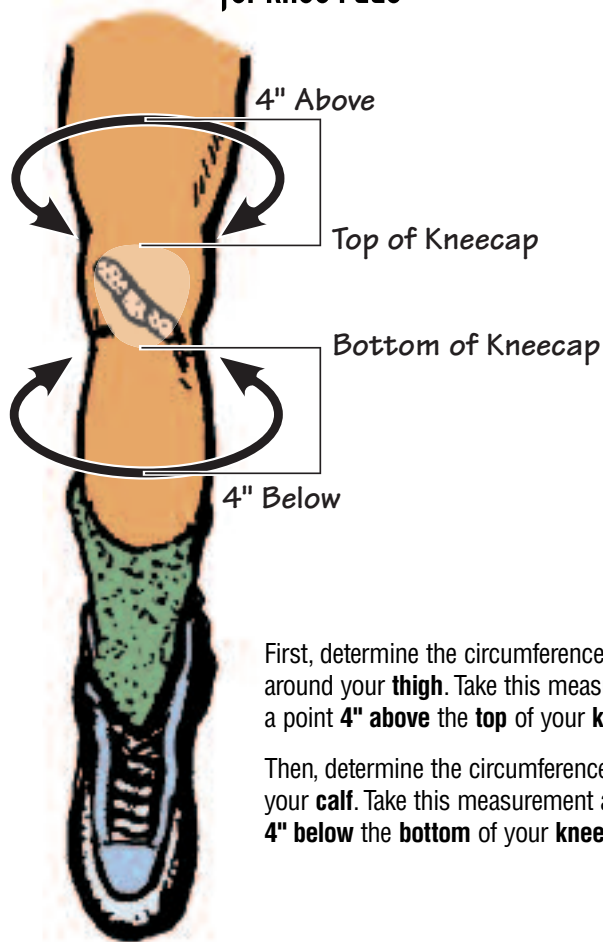

Fabric Patterns

Options for Colors & Patterns

Spandex Colors

Taking Custom Measurements for Knee Pads

First, determine the circumference completely around your **thigh**. Take this measurement at a point **4" above** the **top** of your **kneecap**.
 Then, determine the circumference around your **calf**. Take this measurement at a point **4" below** the **bottom** of your **kneecap**.

... or for Elbow Pads

First, determine the circumference completely around your **bicep**. Take this measurement at a point **4" above** the **tip** of your **elbow**.
 Then, determine the circumference around your **forearm**. Take this measurement at a point **4" below** the **tip** of your **elbow**.