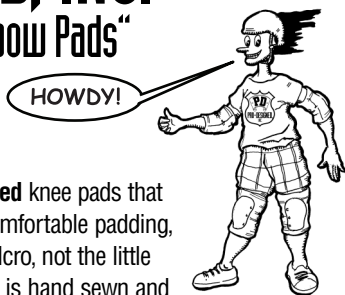

PRO-DESIGNED, INC.

"World's Best Knee and Elbow Pads"

P.O. Box 925213 • Houston, Texas • 77292
 Phone (713) 957-0341 • Fax (713) 683-6710
 www.prodesigned.com

I've also acquired some Pro Designed knee pads that were a gift from God, with very comfortable padding, ultra-high density and heavy-duty velcro, not the little straps on some other pads. Each pad is hand sewn and you can tell that the manufacturer really took time, and lent an ear to many pro skaters that offered up ideas, in steering clear of the mass-produced product that everyone else has. When it comes time to slam, the P.D. pads are the ones to count on. Don't worry about slip-off because the padding extends about 4 inches above the kneecap, no masonite burns here. So the price is a little steep you might say, but like

they tell you when you buy a motorcycle helmet, get a \$10.00 helmet for a \$10.00 head. Think about it, you want to be walking long after you stop skating, right? Write this guy a letter, he sounds really into skating and keeping skaters healthy. Pro Designed pads come in different sizes and padding density. Remember, we've all got to wipe out and we have to be fully prepared.