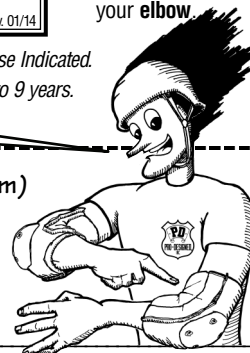

SEND MONEY ORDER, CASHIER'S CHECK OR CERTIFIED CHECK TO:

(Or, use **PayPal** at our website: www.prodesigned.com)

PRO-DESIGNED, INC. • P.O. Box 925213 • HOUSTON, TEXAS • 77292

SHIP ORDER TO:

☐ COMMERCIAL ☐ RESIDENTIAL

NAME _____

PHONE _____

STREET ADDRESS _____

CITY/STATE/ZIP _____

EMAIL _____

STANDARD PAD ITEM(S): _____

SIZE:

☐ S ☐ M ☐ L ☐ XL

SPANDEX COLOR CHOICE:

1st _____ 2nd _____

QTY (#): _____

PRICE ($): _____

CUSTOM PAD ITEM(S): _____

☐ MEASUREMENTS:

Thigh/Bicep _____ " 1st _____

Calf/Forearm _____ " 2nd _____

Thigh/Bicep _____ " 1st _____

Calf/Forearm _____ " 2nd _____

☐ COLOR CHOICE:

1st _____

2nd _____

1st _____

2nd _____

☐ PATTERN CHOICE:

1st _____

2nd _____

1st _____

2nd _____

OTHER ACCESSORIES:

☐ Wrist Guards (S, M, L, XL) ☐ Shin Guards (S, M, L, XL) ☐ Tail Bone Protectors

☐ Hip Pads ☐ Recaps (Std., BMX, "Q") ☐ T-Shirts (S, M, L, XL) ☐ Stickers

- Allow 3 - 6 Weeks for Processing & Delivery on All Orders
- Texas Residents Add 8.25% Sales Tax
- Alaska & Hawaii residents please call for shipping quotes
- U.S. Orders Add $13 Postage & Handling for the First Item, Plus $2 for Each Additional Item; International Orders Call Wild Bill at (713) 957-0341 for Quotes on Shipping!

I'M GOING TO
SKATE 'TIL I'M
90 YEARS OLD!

PLUS TAX _____

PLUS POSTAGE/HANDLING _____

TOTAL ENCLOSED _____

Due to the Nature of the Intended Use of PRO DESIGNED, INC. Products NO WARRANTY IS EXPRESSED OR IMPLIED.